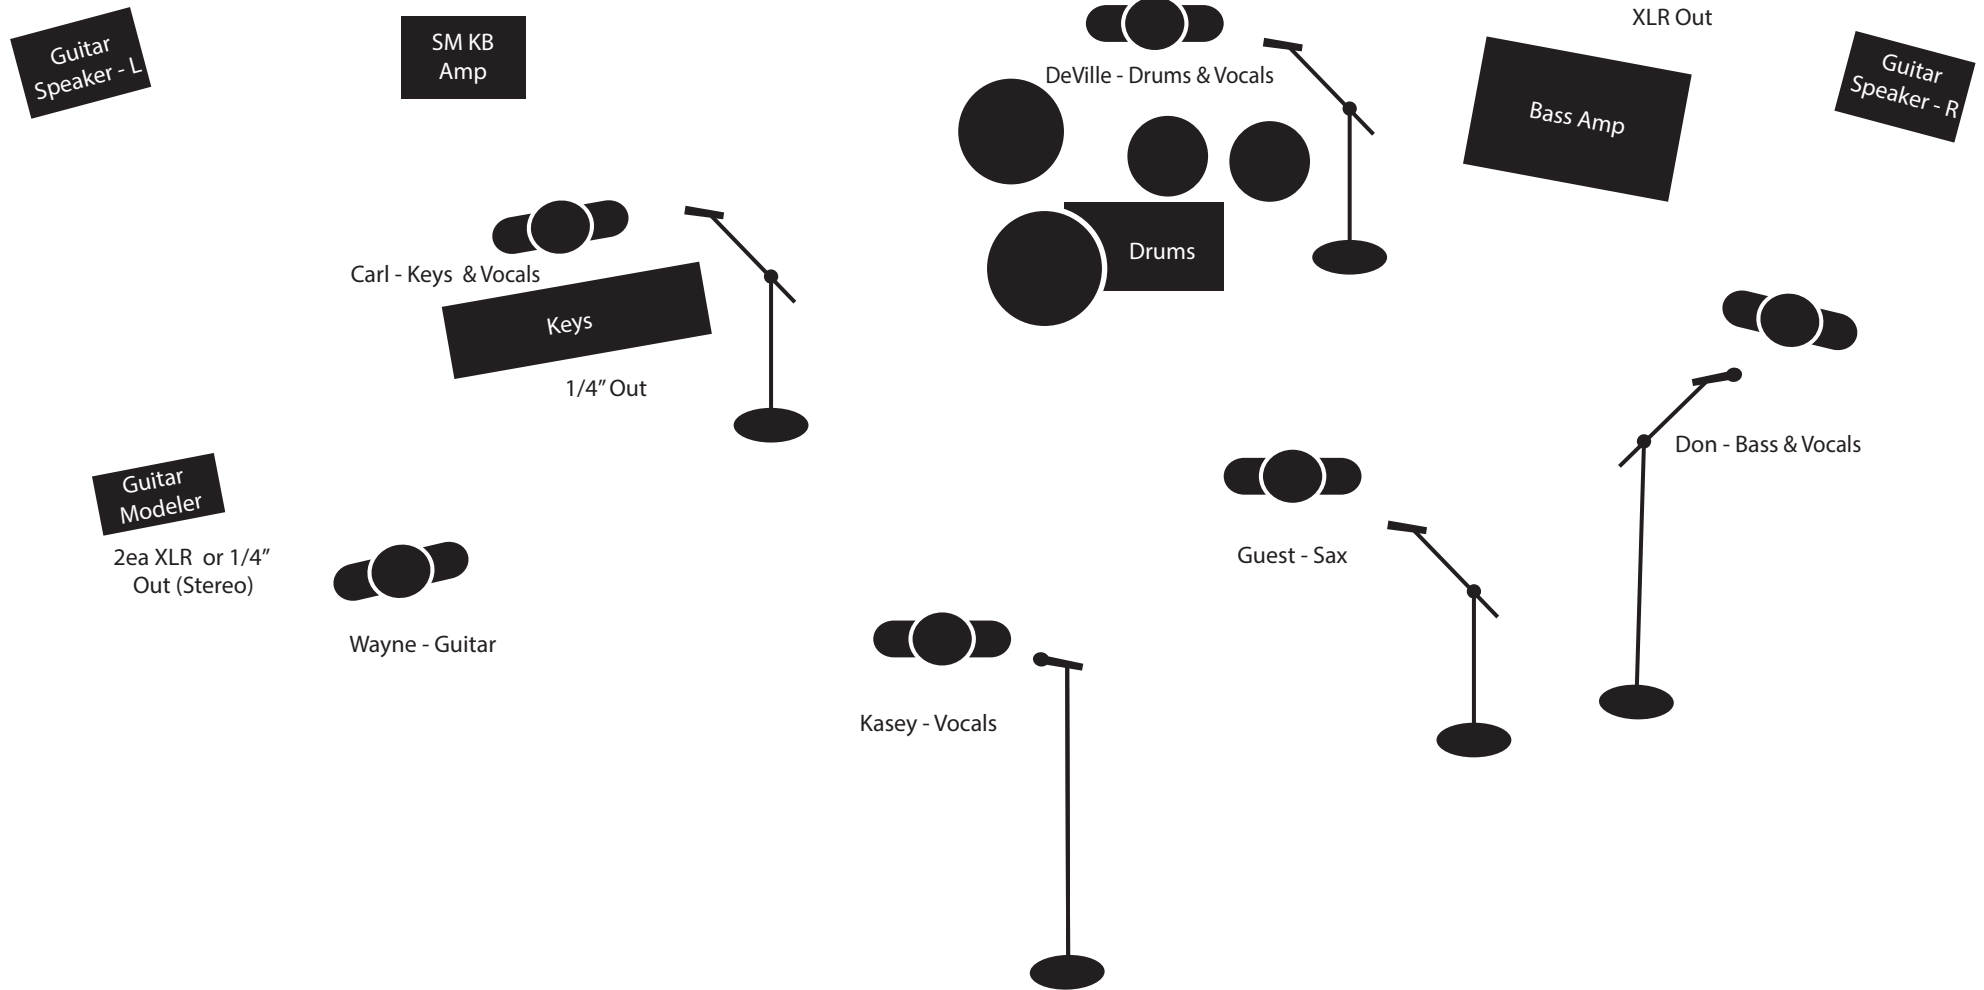

Stage Plot - Fuzed (Six-piece)

- 4 ea. vocal mics
- 1 ea. mic for saxophone
- 5 ea. mic stands
- 1 ea. DI with 1/4" input for keyboard
- 2 ea XLR or 1/4" for stereo guitar rig
- 1 ea XLR for bass